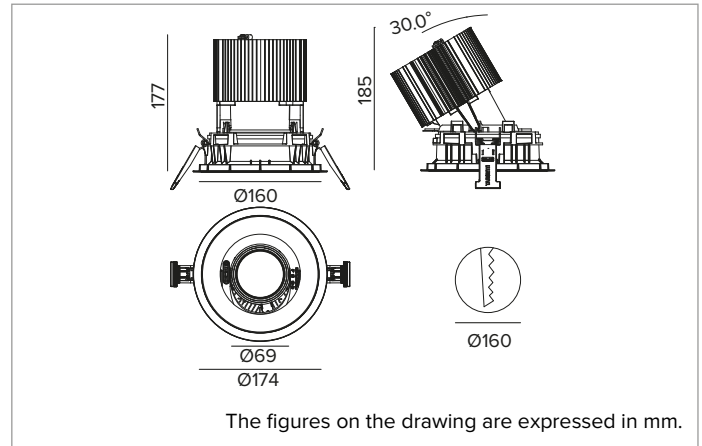

### Adjustable recessed LED projector in a trim version

		3500K	H(m)	D(m)	E <sub>max</sub> (lx)
		Ra90		33°	
		Fixture Power	74W	1	0.60
		Source Flux	7803lm	2	1.20
		Fixture Flux	5660lm	3	1.80
		Efficacy	77lm/W	4	2.40
TS1281	I <sub>max</sub> =1913cd/klm	I <sub>max</sub>	14930cd	5	3.00