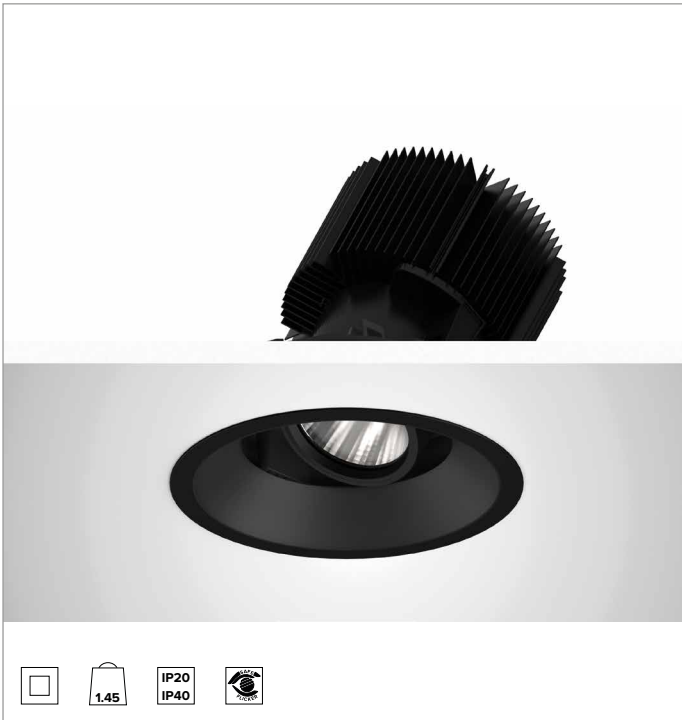

## 1T8642EL | CCTEVO ARCHITECTURAL 160

### Adjustable recessed LED projector in a trim version

		3500K	H(m)	D(m)	E <sub>max</sub> (lx)
		Ra90		33°	
		Fixture Power	74W	1	0.60
		Source Flux	7803lm	2	1.20
		Fixture Flux	5660lm	3	1.80
		Efficacy	77lm/W	4	2.40
TS1281	I <sub>max</sub> =1913cd/klm	I <sub>max</sub>	14930cd	5	3.00